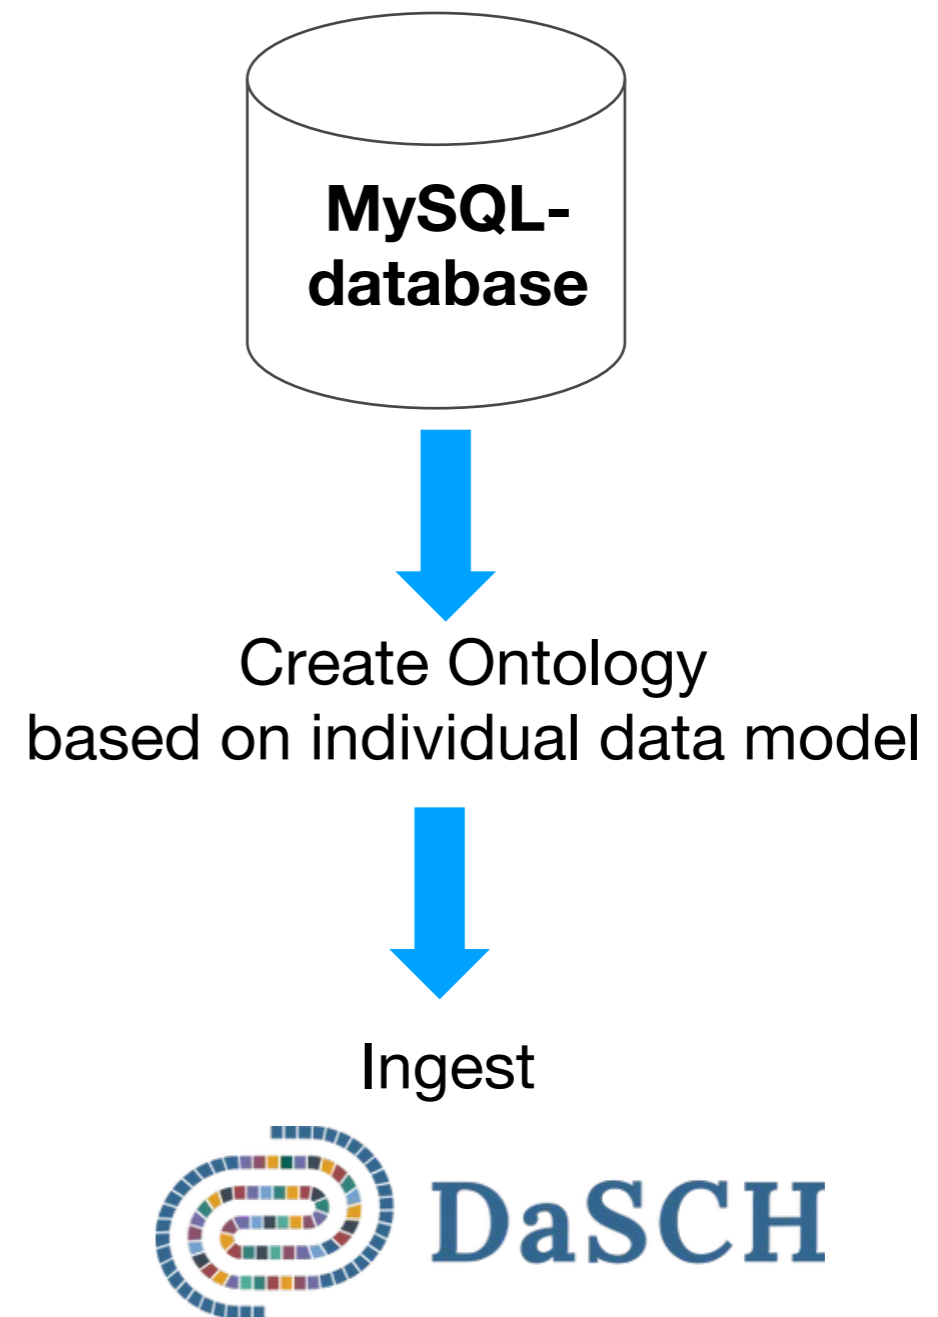

At the end of project...