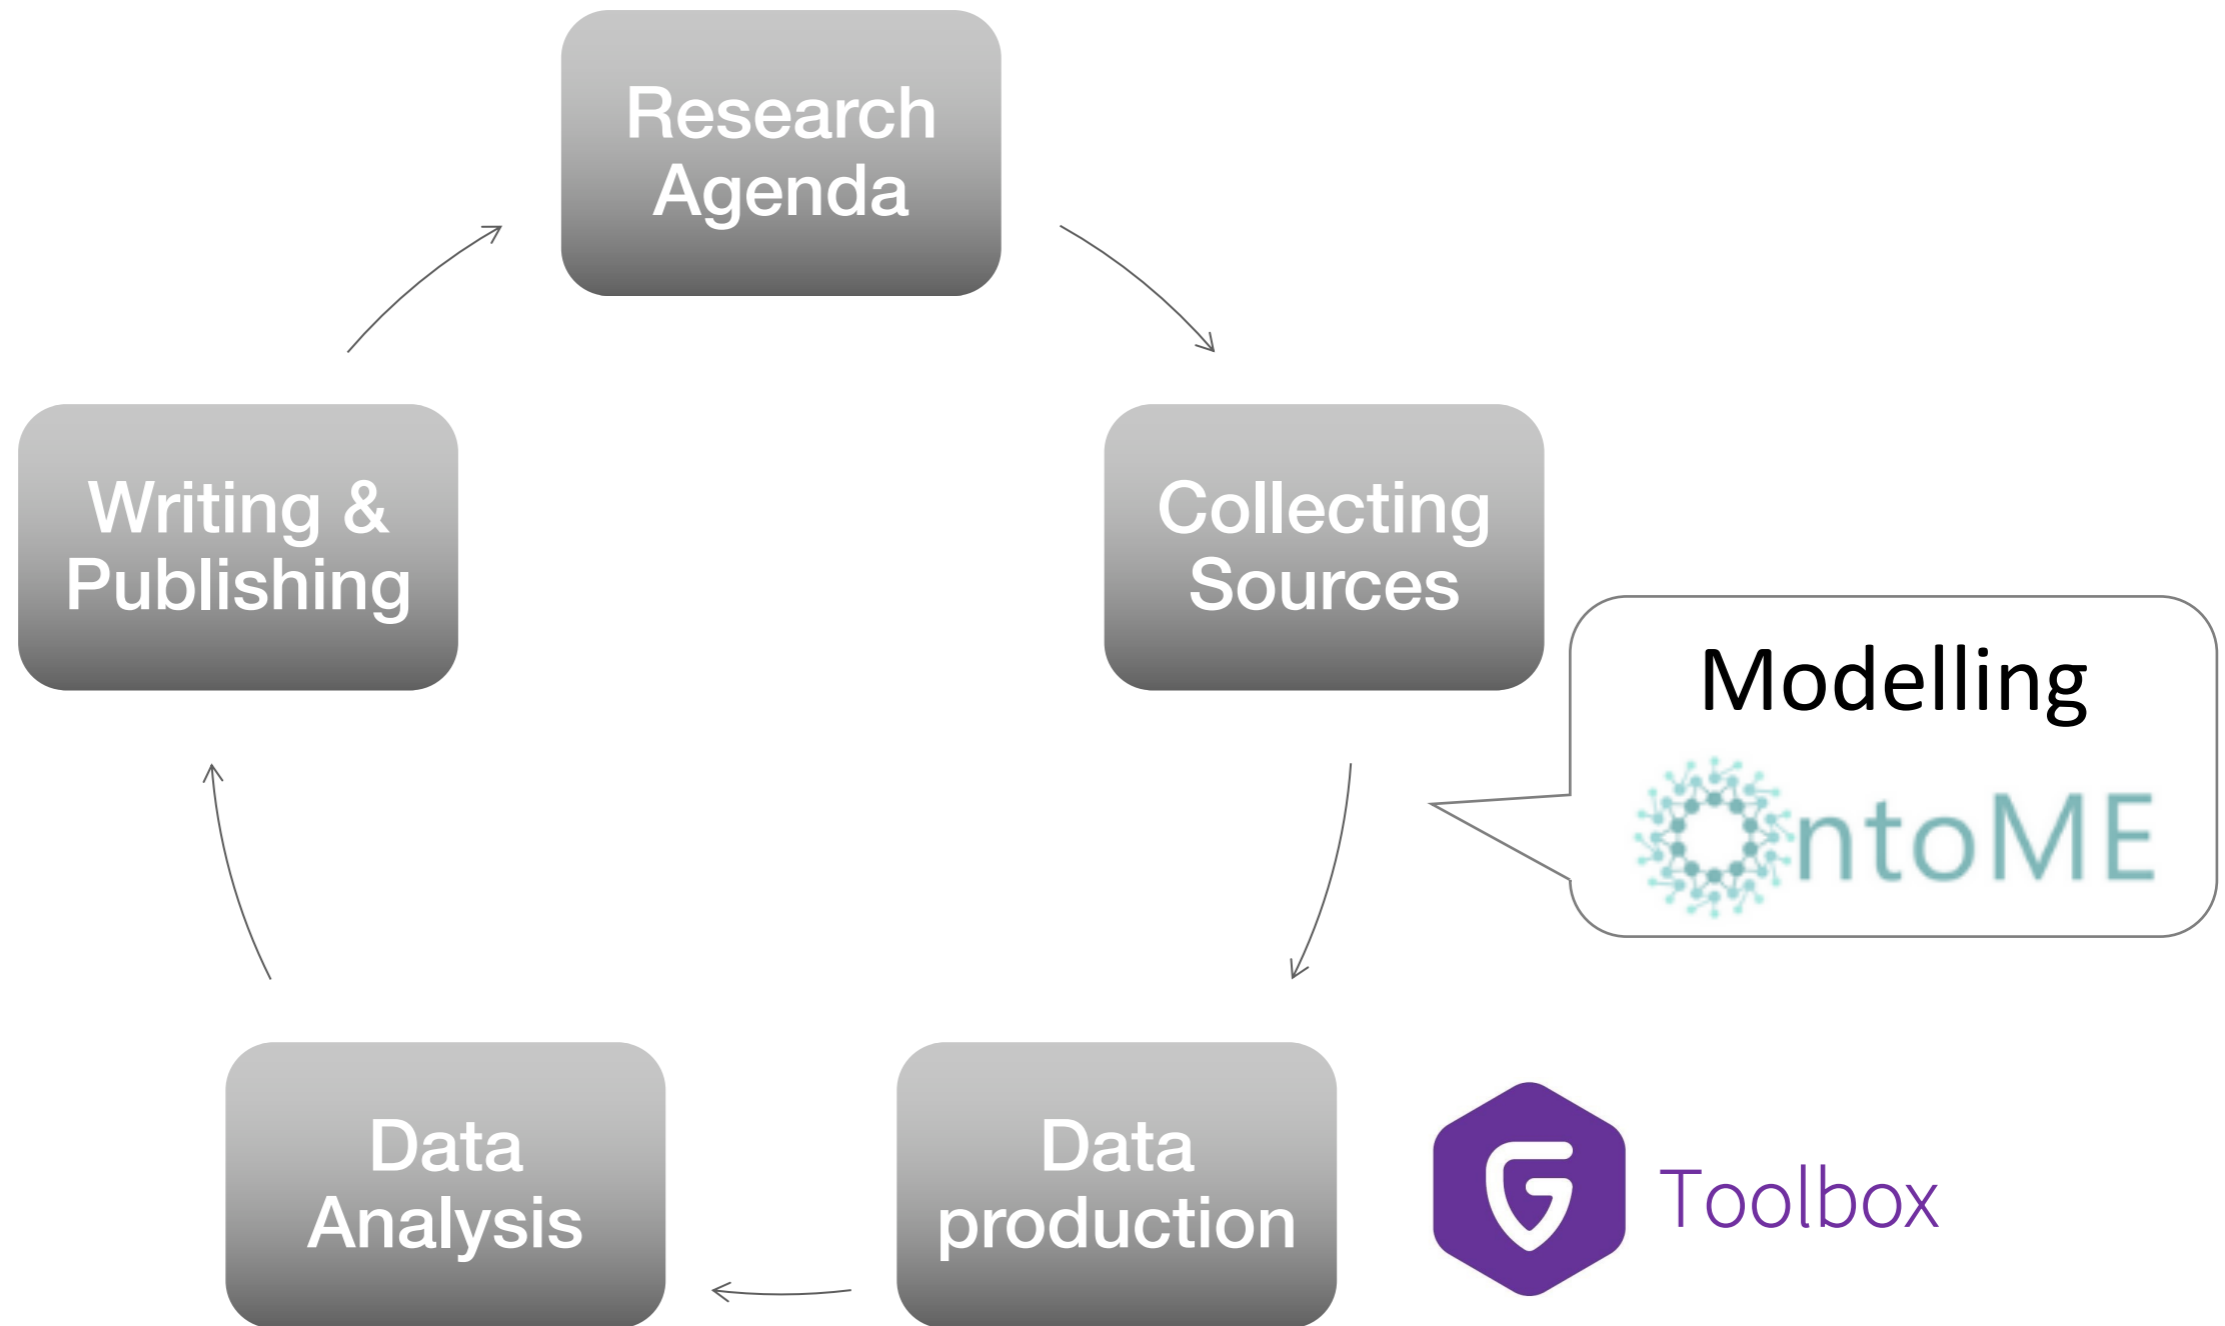

Sustainability

u^b

b
UNIVERSITÄT
BERN

The goal is to sustain the infrastructure through the community.

DaSCH is tasked to focus on Archiving.
They are a partner in LOD4HSS

DaSCH also relies on RDF/LOD-Technology.
Ontologies in Geovistory clearly defined.

- Direct data ingest in DaSCH is in discussion (foreseen for 2024)

Geovistory Workshop

Tue 28th of March,

10:15-12:00

by Stephen Hart (UNIBE)

Francesco Beretta (UNINE/CNRS)

Research process

Example workflow

u^b

u^b
UNIVERSITÄT
BERN

Data Model

Event Centered Data Model

Data-Model applied in Geovistory

Toolbox

u^b

UNIVERSITÄT
BERN

The screenshot shows the Toolbox application interface. The top navigation bar includes a home icon, the path 'Home / Your Projects / Copy of Processetti for Digital Tool (Unipd)', a 'Help' button, and a user profile icon. The left sidebar contains navigation options: Sources, Entities, Digitals, Analysis, and Settings. The main content area is divided into two panes. The left pane, titled 'Your Entities', shows search results for 'Matteo' with 319 results. The right pane displays a detailed view of the entity 'Matteo di Matteo Berrettini (da Meduno, paternoster)'. The entity details include: