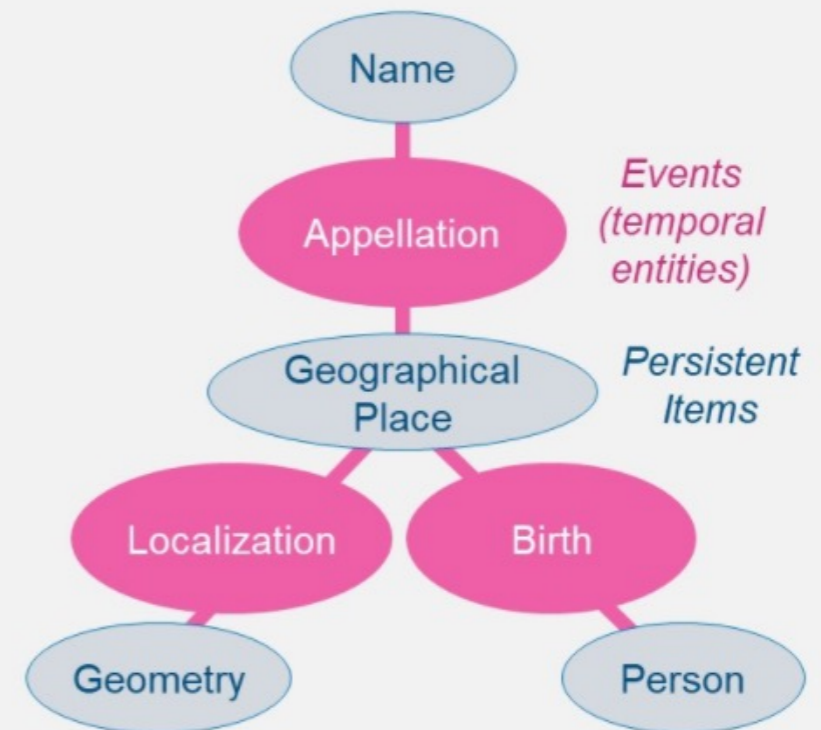

- Direct data ingest in DaSCH is in discussion (foreseen for 2024)

Geovistory Workshop

Tue 28th of March,

10:15-12:00

by Stephen Hart (UNIBE)

Francesco Beretta (UNINE/CNRS)

Research process

Example workflow

u^b

u^b
UNIVERSITÄT
BERN

Data Model

Event Centered Data Model

Data-Model applied in Geovistory

Toolbox

u^b

UNIVERSITÄT
BERN

The screenshot shows the Toolbox application interface. The top navigation bar includes a home icon, the path 'Home / Your Projects / Copy of Processetti for Digital Tool (Unipd)', a 'Help' button, and a user profile icon. The left sidebar contains navigation options: Sources, Entities, Digitals, Analysis, and Settings. The main content area is divided into two panes. The left pane, titled 'Your Entities', shows search results for 'Matteo' with 319 results. The right pane displays a detailed view of the entity 'Matteo di Matteo Berrettini (da Meduno, paternoster)'. The entity details include: