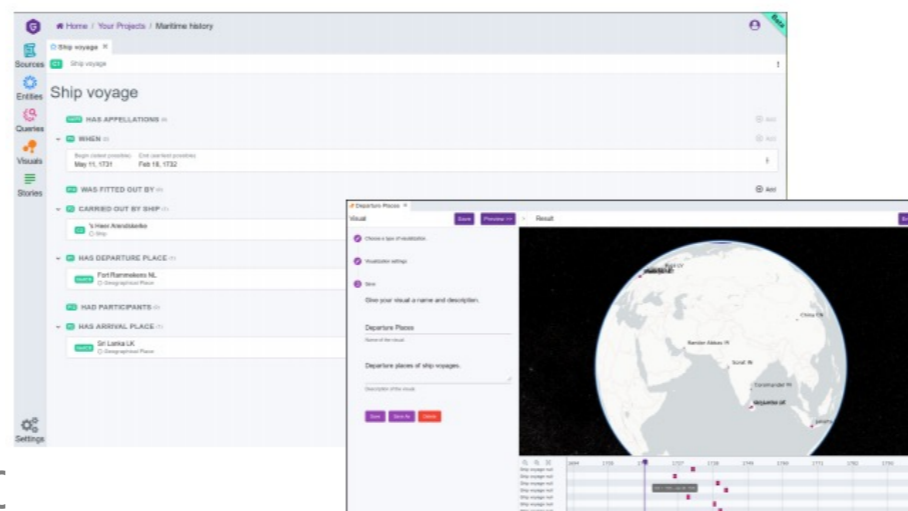

Example workflow

u^b

u^b
UNIVERSITÄT
BERN