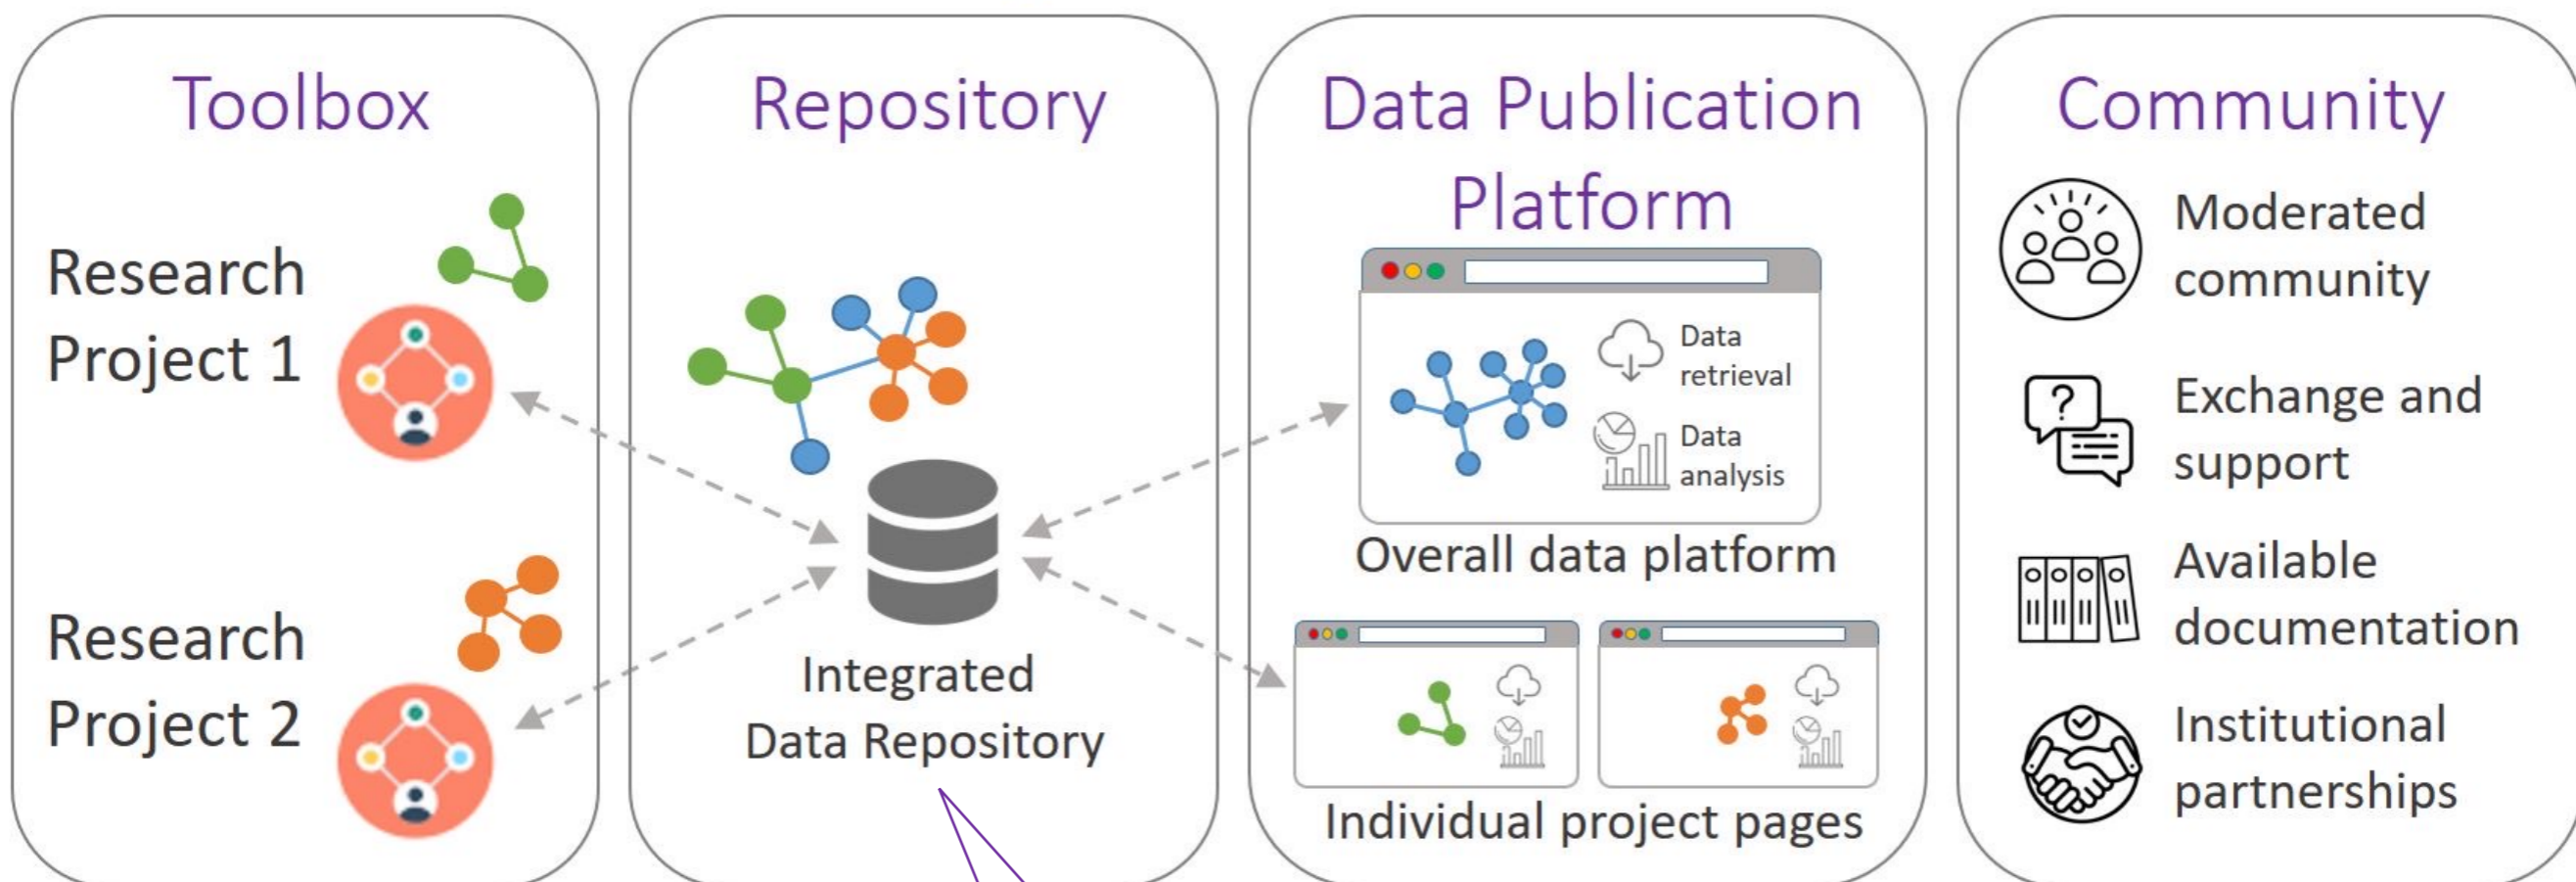

Geovistory Environment

Freely accessible.

Open to all.

ISO 21127
CIDOC-CRM &
SDHSS