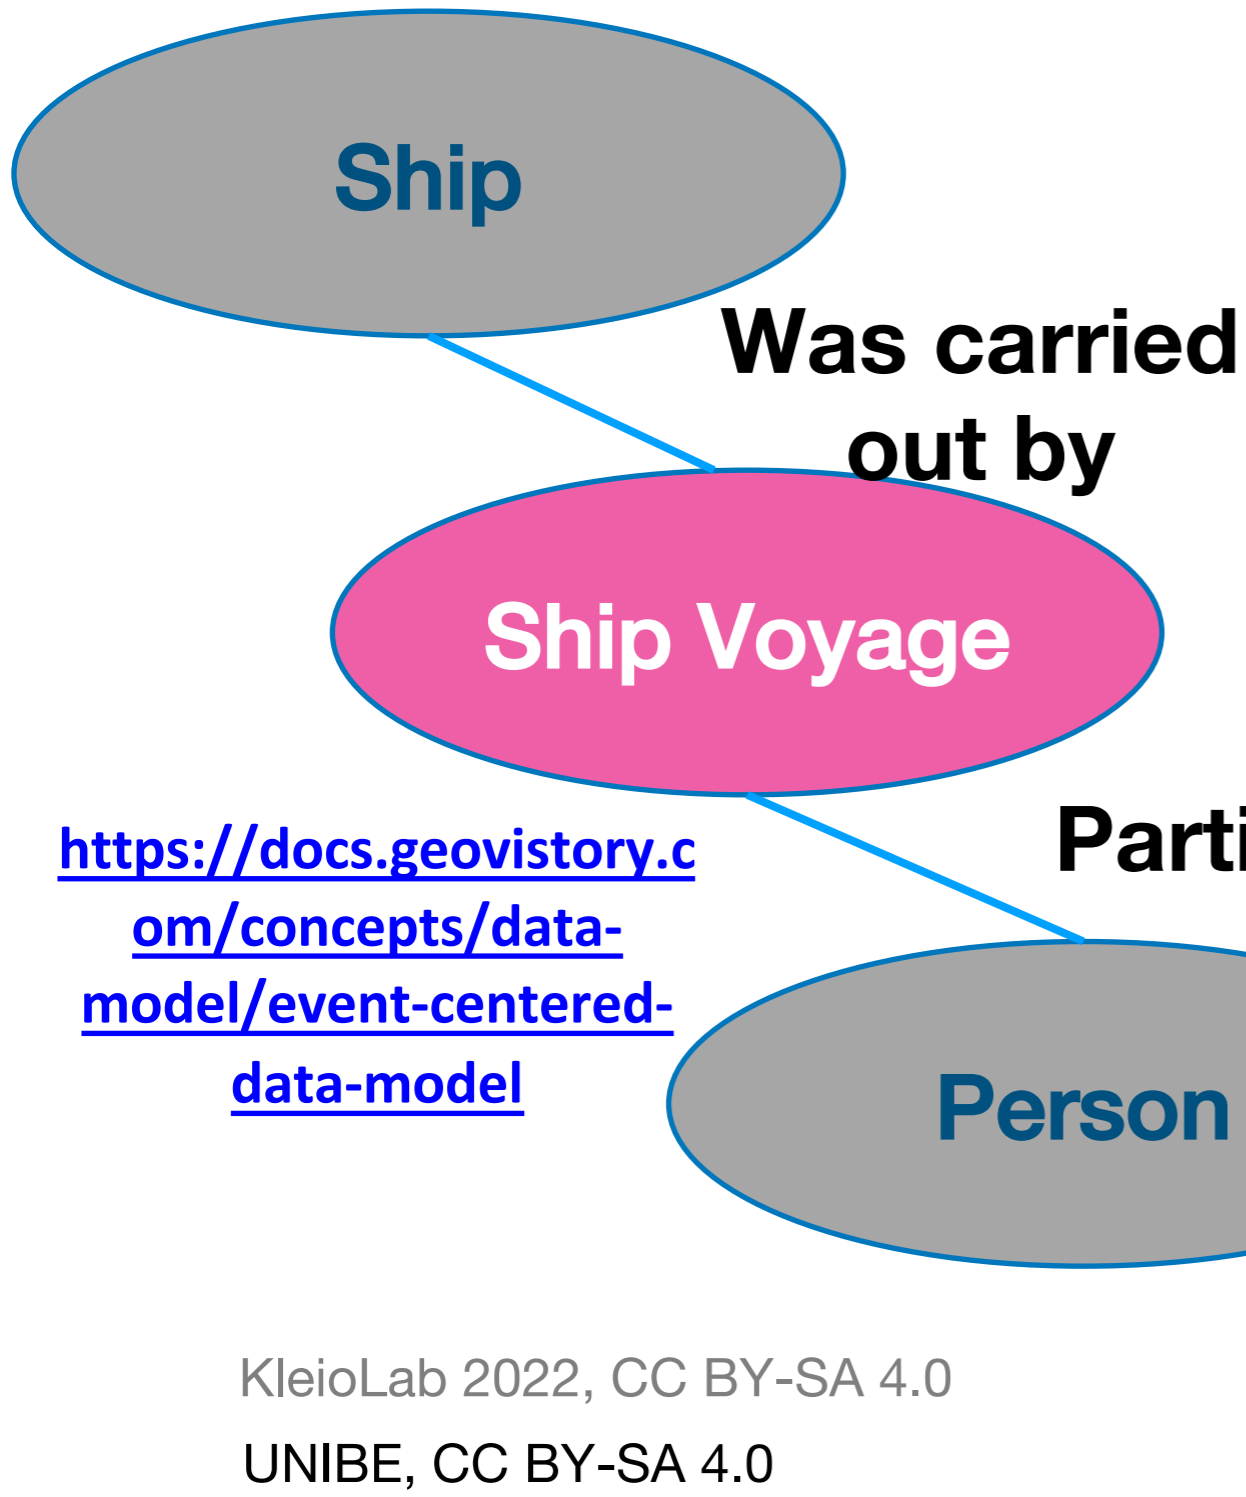

Data Model

Event Centered Data Model

Data-Model applied in Geovistory