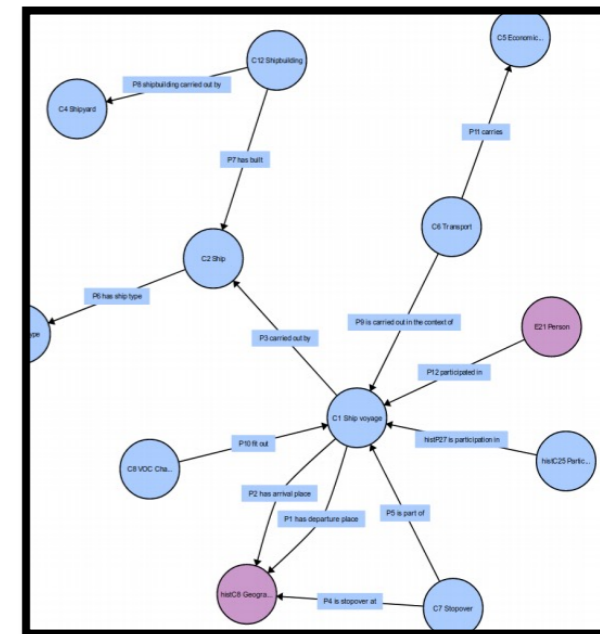

A **Toolbox** for research projects & GLAM institutions.

A repository where **data from all projects are interconnected** in a openly published knowledge graph.

A **community** of researchers (prosumers) & data users (consumers).

Sustainability

u^b

b
UNIVERSITÄT
BERN

The goal is to sustain the infrastructure through the community.

DaSCH is tasked to focus on Archiving.
They are a partner in LOD4HSS

DaSCH also relies on RDF/LOD-Technology.
Ontologies in Geovistory clearly defined.

- Direct data ingest in DaSCH is in discussion (foreseen for 2024)

Geovistory Workshop

Tue 28th of March,

10:15-12:00

by Stephen Hart (UNIBE)

Francesco Beretta (UNINE/CNRS)

Research process

Example workflow

u^b

u^b
UNIVERSITÄT
BERN

Data Model

Event Centered Data Model

Data-Model applied in Geovistory

Toolbox

u^b

UNIVERSITÄT
BERN