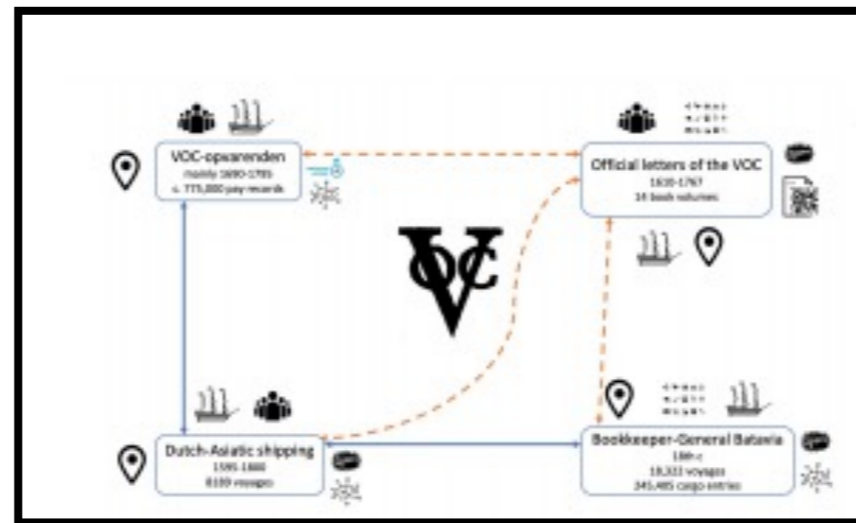

Sustainability

u^b

b
UNIVERSITÄT
BERN

The goal is to sustain the infrastructure through the community.

DaSCH is tasked to focus on Archiving.
They are a partner in LOD4HSS

DaSCH also relies on RDF/LOD-Technology.
Ontologies in Geovistory clearly defined.

- Direct data ingest in DaSCH is in discussion (foreseen for 2024)

Geovistory Workshop

Tue 28th of March,

10:15-12:00

by Stephen Hart (UNIBE)

Francesco Beretta (UNINE/CNRS)

Research process

Example workflow

u^b

u^b
UNIVERSITÄT
BERN

Data Model

Event Centered Data Model

Data-Model applied in Geovistory

Toolbox

u^b

UNIVERSITÄT
BERN