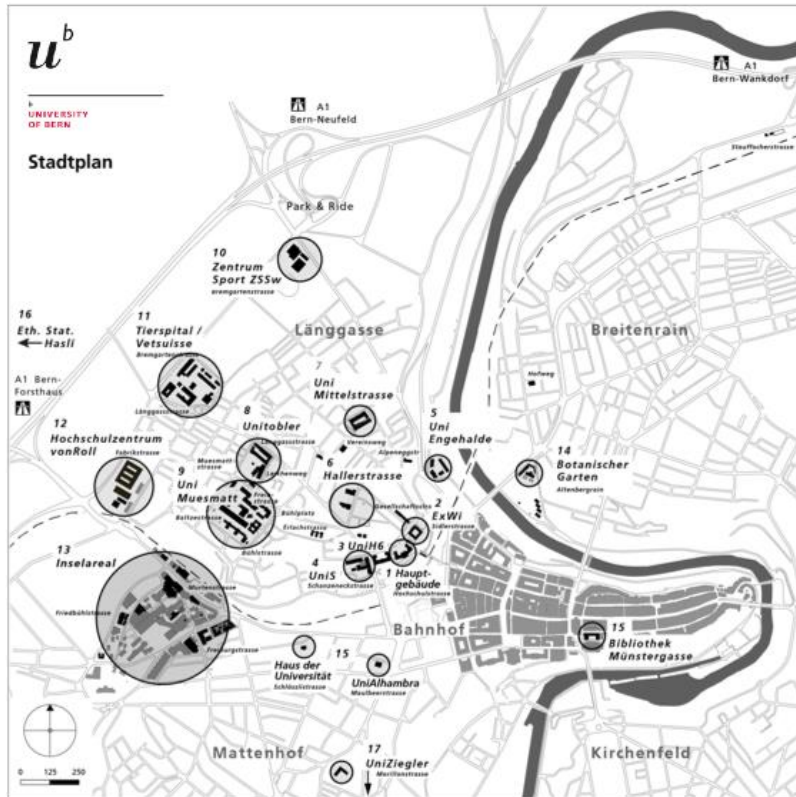

[Portrait / History](#)

u^b

University of Bern

Facts and Figures

- 19 640 students
- 3rd biggest university in Switzerland
- 13 % international students
- 8 faculties
- 150 institutes
- 534 professors
- 39 Bachelor programs
- 74 Master programs
- 28 PhD programs
- 7 Graduate Schools
- 9 Centers of Excellence

u^b Studying at UniBE

u^b

Campus

[Campus Maps](#)

u^b

Unicard Student card

- Student ID
- Means of payment (canteen, printing)
- Library card, Unisport

@ [Unicard](#)